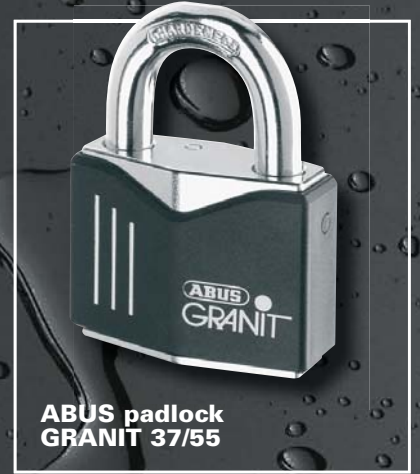

STAZO marine theft protection™
www.stazo.nl

The key to marine theft protection

ABUS padlock T84MB/25,
T84MB/30 - T84MB/40

ABUS padlock 180IB/50
- 180IB/50HB63

ABUS padlock 84IB/30,
84IB/40 - 84IB/50
ABUS padlock 84IB/30HB30
- 84IB/40HB40 -
84IB/50HB50