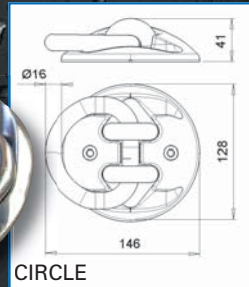

STAZO marine theft protection™

www.stazo.nl

The key to marine theft protection

STAZO® nutlock

MADE IN HOLLAND

Bestelnummer: 08210010/nutlock®

- Dikwandig RVS slot voor buitenboordmotoren met bout/moer bevestiging
- 2 jaar garantie, intl. gecertificeerd
- Met STAZO plus cylinder en sleutelcode kaart
- Eenvoudige montage

Bestelnummer: 08210010/nutlock®

- Schloss für alle Außenbordmotoren ab 35/40 PS aus dickwandigem Edelstahl
- 2 Jahre Garantie, intl. zertifiziert
- Mit STAZO Plus Zylinder und Schlüssel-Codekarte
- Einfache Montage

Part. Nr.: 08210010/nutlock®

- Thick walled lock of stainless steel for outboard motors with a bolt/nut installation
- 2 years guarantee, intl. certified
- Including a STAZO plus cylinder and key code card.
- Easy installation

STAZO® wall/deck anchor

STAZO® wd anker

Bestelnummer: CIRCLEap / CIRCLEbb

Bestelnummer: DROPap / DROPbb

- Ronde uitvoering met 16 mm schakel
- Stijger-, wand- en straatanker geheel vervaardigd van RVS 316
- Type ap: met ankerpluggen, Type bb: met bouten en breekmoeren
- Vele toepassingen

STAZO® wd anchor

Part Number: CIRCLEap / CIRCLEbb

Part Number: DROPap / DROPbb

- Round type with 16 mm (3/4") shackle
- Jetty- wall- and street anchor completely made of stainless steel 316
- Type ap: incl. anchor plugs, Type bb: incl. bolts and bracket nuts
- Many applications possible

STAZO® Steg/Wand/Strassenanker

Bestelnummer: CIRCLEap / CIRCLEbb

Bestelnummer: DROPap / DROPbb

- Runde Ausführung mit 16 mm Bügel
- Steg-, Wand- und Strassenanker völlig aus Edelstahl 316
- Typ ap: mit Ankerdübeln, Typ bb: mit Niro Bolzen und Brechmuttern
- Für viele Anwendungen geeignet

CIRCLE

STAZO® yacht/wall shackle

STAZO® yw beugel

Bestelnummer: ROTTERDAMbm / ROTTERDAMbb

Bestelnummer: AMSTERDAMbm / AMSTERDAMbb